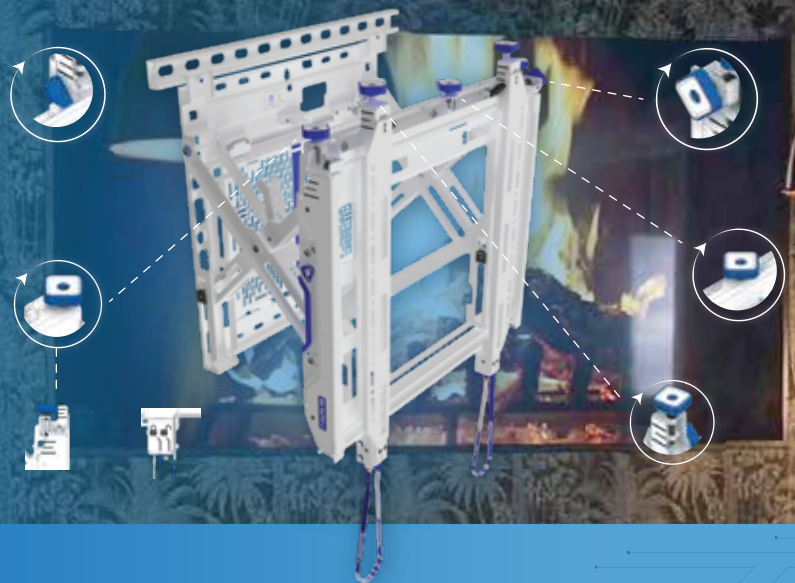

Most Advanced Mount in the Market

Simplify wall mount installation with the next generation Soft-Touch Wall Mount. Save time and the effort to install the perfect recessed display, videowall with the breakthrough multi-direction adjustment system and smart interface arms.