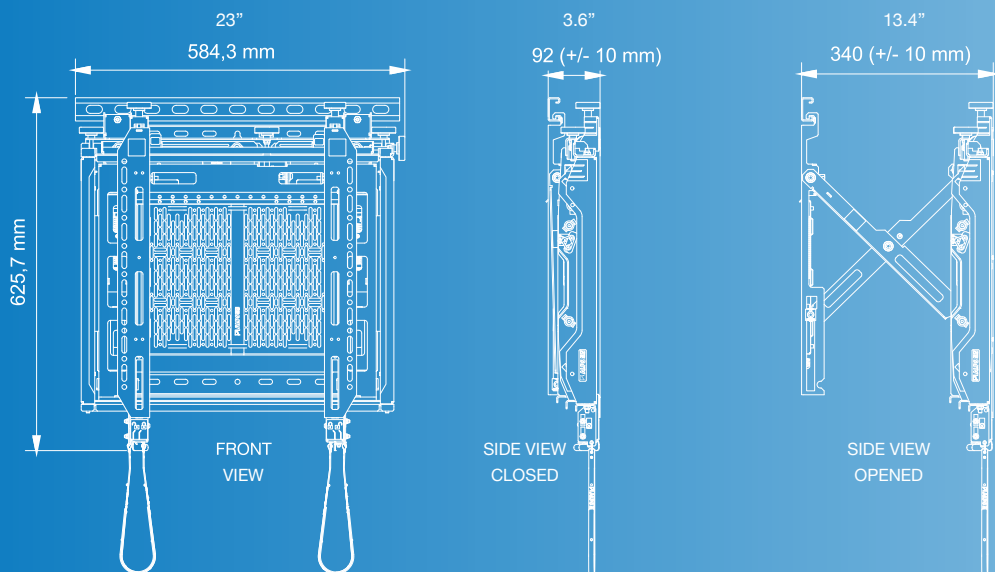

Installation plate included

AlpsAV All-New Soft-Touch Wall Mount

Most Advanced Mount in the Market

Simplify wall mount installation with the next generation Soft-Touch Wall Mount. Save time and the effort to install the perfect recessed display, videowall with the breakthrough multi-direction adjustment system and smart interface arms.

- › Soft-Touch Mount uses next-gen multi-direction adjustment system making screen installation to any position easy.
- › Smart interface arms with convenient kickstands.
- › Redesigned handwheels for better component arrangement & cable management.
- › New slim design & increased travel distance for more accessible behind-screen space.
- › Perfect for recessed screen or framed screen installation with up to 0.1mm/0.004" precision.
- › Interface arms lock easily, avoiding unauthorized screen removal.
- › Flexible with Portrait or Landscape orientation.
- › Fast and easy installation with all mounting hardware included.
- › Supports VESA 200x200, 300x300, 400x400 mm
- › Supports VESA 400x600 or 600x400 mm (with included adapter)
- › Supports 46" screens and larger up to 40kg/88lbs.

CUSTOM
ELECTRONIC
DESIGN &
INSTALLATION
ASSOCIATION

Soft-Touch Wall Mount

Model Number: AV06

Product Specifications:

Dimensions (WxHxD): 23"x24.6"x3.6"
584.3x625.7x92mm

Product weight: 18kg/39.7lbs

Load capacity: 40kg/88lbs

Finish: Powder Coat

Distance from wall: Closed: 92mm/3.6"
Open: 340mm/13.4"

Package Specifications:

Package size (WxHxD) 26.7"x26"x5.7"
680x660x145mm

Package ship weight: 19kg/41.9lbs

Package content: 1 Soft-Touch Mount
1 Installation Plate
1 C-Channel