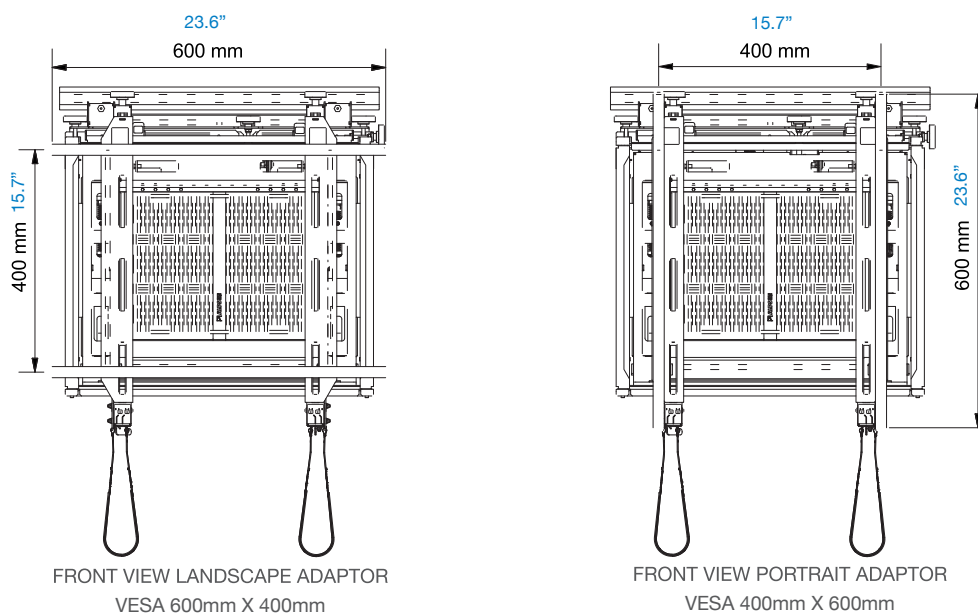

Installation plate included

AlpsAV All-New Soft-Touch Wall Mount

Most Advanced Mount in the Market

Simplify wall mount installation with the next generation Soft-Touch Wall Mount. Save time and the effort to install the perfect recessed display, videowall with the breakthrough multi-direction adjustment system and smart interface arms.

- › Soft-Touch Mount uses next-gen multi-direction adjustment system making screen installation to any position easy.
- › Smart interface arms with convenient kickstands.
- › Redesigned handwheels for better component arrangement & cable management.
- › New slim design & increased travel distance for more accessible behind-screen space.
- › Perfect for recessed screen or framed screen installation with up to 0.1mm/0.004" precision.
- › Interface arms lock easily, avoiding unauthorized screen removal.
- › Flexible with Portrait or Landscape orientation.
- › Fast and easy installation with all mounting hardware included.
- › Supports VESA 200x200, 300x300, 400x400 mm
- › Supports VESA 400x600 or 600x400 mm (with included adapter)
- › Supports 46" screens and larger up to 40kg/88lbs.

CUSTOM
ELECTRONIC
DESIGN &
INSTALLATION
ASSOCIATION

Soft-Touch Wall Mount

Model Number: AV06

Product Specifications:

Dimensions (WxHxD): 23"x24.6"x3.6"
584.3x625.7x92mm

Product weight: 18kg/39.7lbs

Load capacity: 40kg/88lbs

Finish: Powder Coat

Distance from wall: Closed: 92mm/3.6"
Open: 340mm/13.4"

Package Specifications:

Package size (WxHxD) 26.7"x26"x5.7"
680x660x145mm

Package ship weight: 19kg/41.9lbs

Package content: 1 Soft-Touch Mount
1 Installation Plate
1 C-Channel