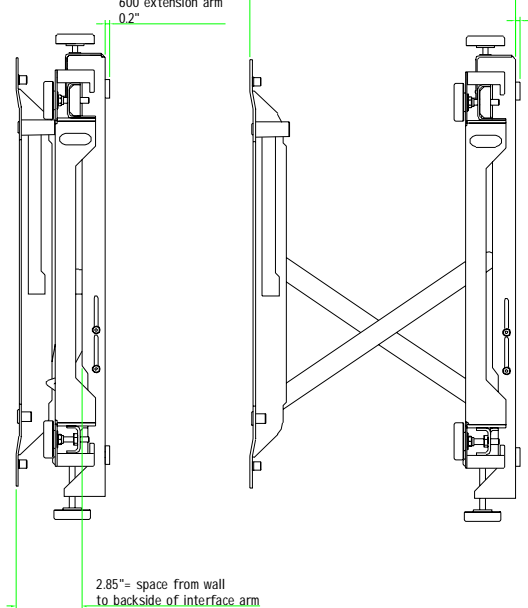

thickness of VESA
600 extension arm
0.2"

OPENING: 11.4" ± 0.4"

© AlpsAV GmbH, AlpsAV Inc. Proprietary restriction ISO 16016: The reproduction, distribution and utilization of this document as well as the communication of its contents to others without express authorization is prohibited. Offenders will be held liable for the payment of damages. All rights reserved in the event of the grant of a patent, utility model or design.