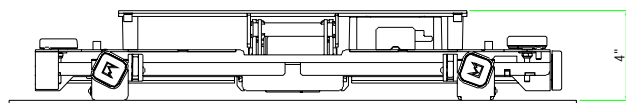

thickness of VESA
600 extension arm
0.2"

OPENING: 11.4" ± 0.4"

© AlpsAV GmbH, AlpsAV Inc. Proprietary restriction ISO 16016: The reproduction, distribution and utilization of this document as well as the communication of its contents to others without express authorization is prohibited. Offenders will be held liable for the payment of damages. All rights reserved in the event of the grant of a patent, utility model or design.