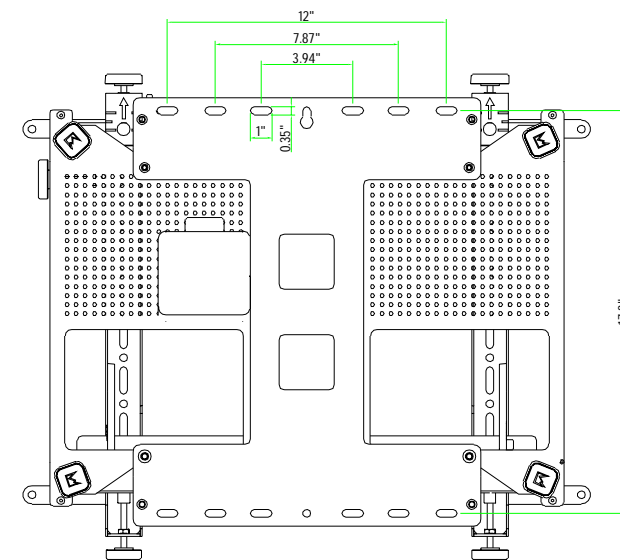

thickness of VESA
600 extension arm
0.2"

OPENING: 11.4" ± 0.4"

© AlpsAV GmbH, AlpsAV Inc. Proprietary restriction ISO 16016: The reproduction, distribution and utilization of this document as well as the communication of its contents to others without express authorization is prohibited. Offenders will be held liable for the payment of damages. All rights reserved in the event of the grant of a patent, utility model or design.